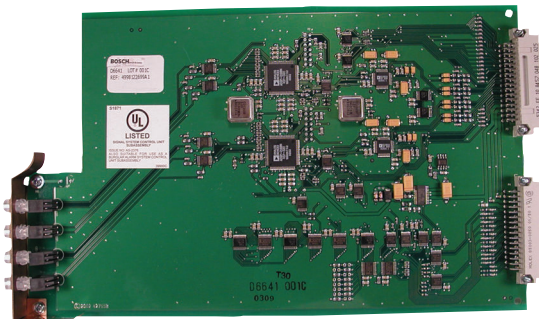

Conettix D6641 Telephone Line Card

www.boschsecurity.com

BOSCH
Invented for life

Line card with digital signal processor (DSP) technology. Answers and decodes signals from up to four telephone lines simultaneously. The Conettix D6600 Communications Receiver/Gateway will accept up to eight telephone line cards to create a total of 32 telephone lines. Needs one Conettix D6645 Telephone Line Terminator Card.

Certifications and approvals

Region	Certification	
Europe	CE EMC, LVD, R&TTE	
USA	UL	
	UL	UL 365 - Police Station Connected Burglar Alarm Units
	UL	UL 864 - Standard for Control Units and Accessories for Fire Alarm Systems
	UL	UL 1076 - Proprietary Burglar Alarm Units and Systems
	UL	UL 1610 - Central Station Burglar Alarm Units
	CSFM	California State Fire Marshal (see our website)
Canada	ULC	
	ULC	ULC-ORD C1076 - Proprietary Burglar Alarm Units and Systems

Region	Certification
	ULC CAN/ULC S303 - Local Burglar Alarm Units and Systems
	ULC CAN/ULC S304-06, Second Edition, dated July 2006 - For Signal Receiving Centre and

Ordering information

Conettix D6641 Telephone Line Card

Answers and decodes signals from up to four telephone lines using advanced digital signal processing technology.
Order number **D6641**